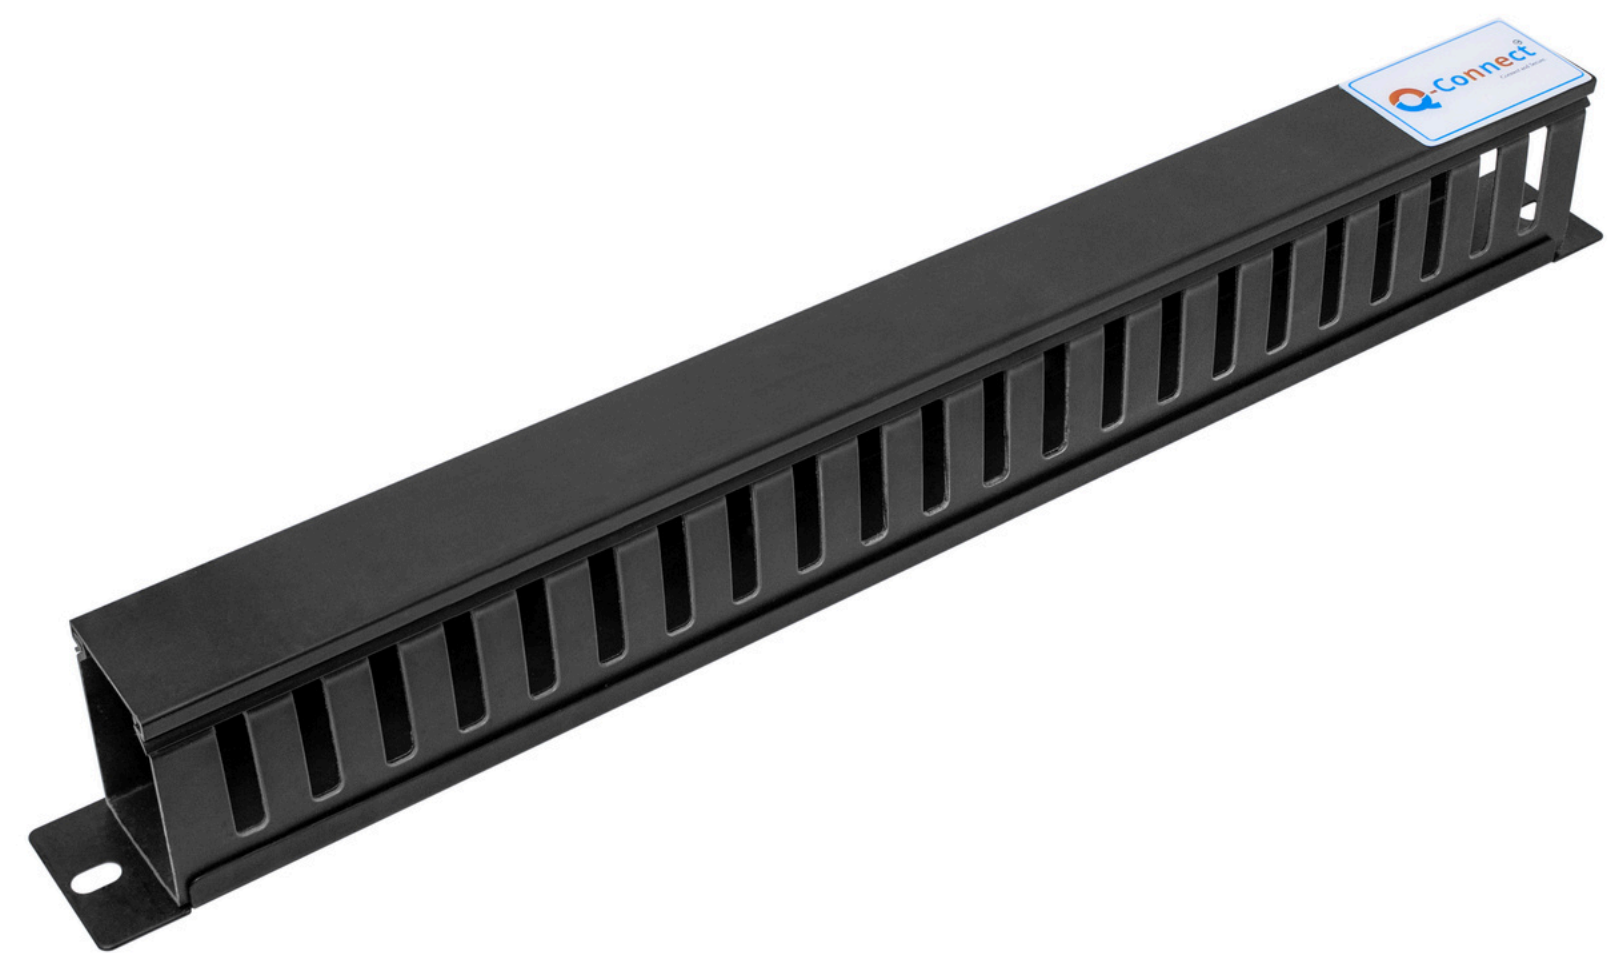

PART CODE:- QCTN-CM1U**1U CABLE MANAGER**

Q-Connect Plastic Cable Bar is designed for 19-inch rack space. The cable bar provides a neat and simple means of organizing cables from small to large bundles. It's offers quick and easy installation. The bar has 12 slots on the top and bottom to manage cables for top and below with additional slots on the back to manage cables for back entry.

FEATURES

- Suitable for 19-inch rack and cabinet mount
- 1U and 2U options available
- Flame retardant ABS
- Quick and easy installation
- RoHS compliant

**APPLICATIONS**

- Rack mount and network cabinets
- Data centers
- Required mounting hardware included
- Cold rolled steel with black finish